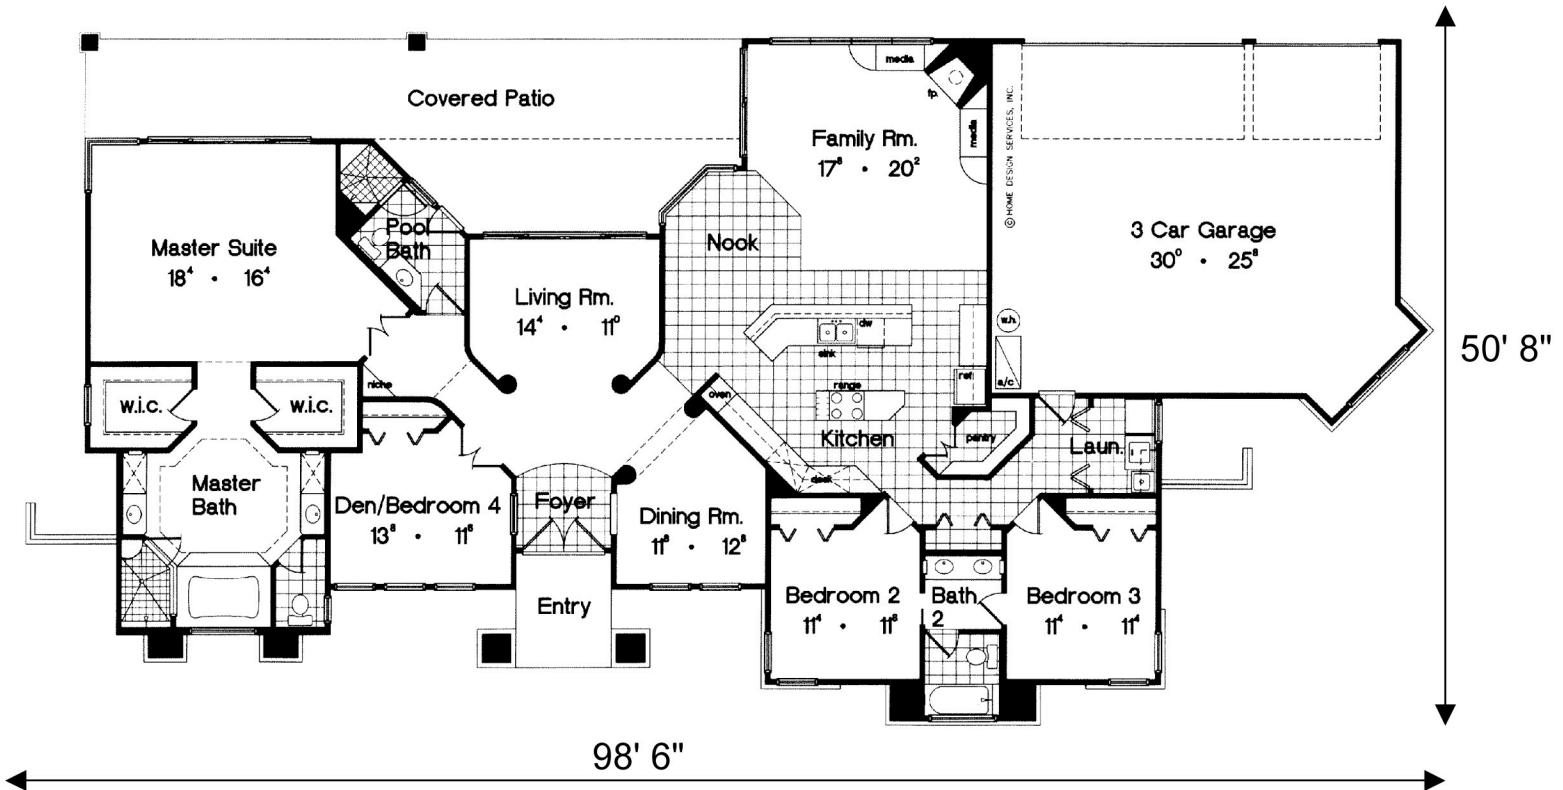

# Cornerstone

Living Area Est: 2,687 sq. ft.

All elevation and floor plan drawings are artists' renderings and are not meant as precise depictions. All square footages are approximate and may change when final plans are generated. Reward Wall Systems reserves the right to change floor plans, specifications and prices without notice. HDS-2597