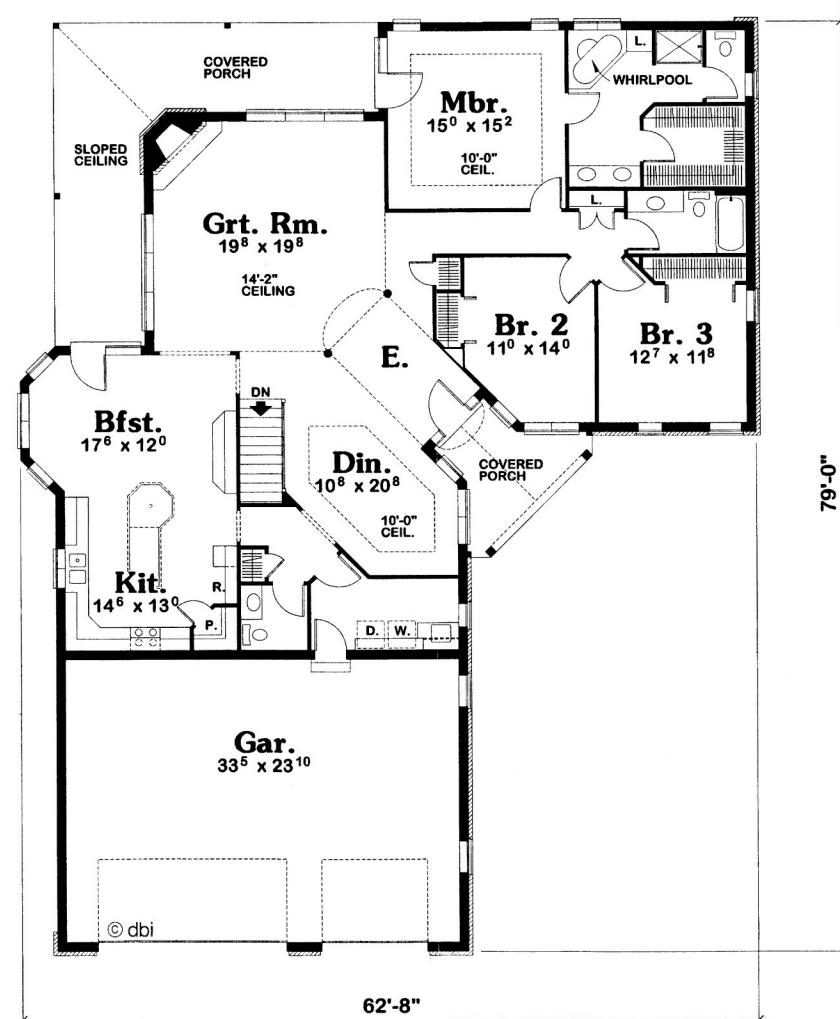

# Newman

First Floor:  
2,412 sq. ft.

Living Area Est.: 2,530 sq. ft.

All elevation and floor plan drawings are artists' renderings and are not meant as precise depictions. All square footages are approximate and may change when final plans are generated. Reward Wall Systems reserves the right to change floor plans, specifications and prices without notice. DB-1689